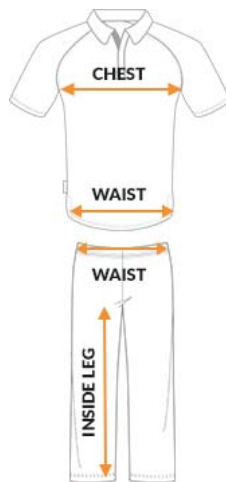

Any concerns or questions please contact us so we can advise you.

MEN / UNISEX

KUDOS SIZE	UK CHEST - INCHES	EU CHEST - CM	UK WAIST - INCHES	EU WAIST - CM	UK INSIDE LEG - INCHES	EU INSIDE LEG - CM
2XSmall	32/34"	81/86cm	28"	71cm	30"	76cm
XSmall	34/36"	86/91cm	30"	76cm	30"	76cm
Small	36/38"	91/96cm	32"	81cm	32"	81cm
Medium	38/40"	96/101cm	34"	86cm	32"	81cm
Large	40/42"	101/106cm	36"	91cm	32"	81cm
XLarge	42/44"	106/111cm	38"	96cm	32"	81cm
2XLarge	44/46"	111/116cm	40"	101cm	33"	84cm
3XLarge	46/48"	116/121cm	42"	106cm	33"	84cm
4XLarge	48/50"	121/126cm	44"	111cm	33"	84cm
5XLarge	50/52"	126/131cm	46"	116cm	33"	84cm

WOMEN

KUDOS SIZE	UK CHEST - INCHES	EU CHEST - CM	UK WAIST - INCHES	EU WAIST - CM	UK INSIDE LEG - INCHES	EU INSIDE LEG - CM
4	30"	76cm	23"	56cm	30"	76cm
6	31"	78cm	24"	58cm	30"	76cm
8	32"	81cm	26"	61cm	30"	76cm
10	34"	86cm	28"	66cm	30"	76cm
12	36"	91cm	30"	71cm	30"	76cm
14	38"	96cm	32"	76cm	30"	76cm
16	40"	101cm	35"	81cm	30"	76cm
18	43"	109cm	38"	89cm	30"	76cm
20	45"	114cm	41"	96cm	30"	76cm
22	48"	122cm	43"	104cm	30"	76cm
24	50"	127cm	45"	109cm	30"	76cm

JUNIORS

AGE GROUP	UK CHEST - INCHES	EU CHEST - CM	UK WAIST - INCHES	EU WAIST - CM	UK INSIDE LEG - INCHES	EU INSIDE LEG - CM
5-6yr	22/24"	56/61cm	20"	51cm	19"	48m
7-8yr	24/26"	61/66cm	21"	53cm	21"	53m
9-10yr	26/28"	66-71cm	22"	56cm	23"	58m
11-12yr	28-30"	71/76cm	24"	61cm	25"	63m
13-14yr	30-32"	76/81cm	26"	66cm	27"	69m