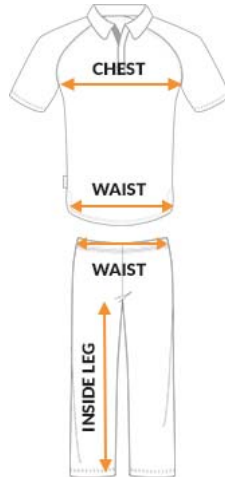

(/)

SIZE GUIDE

Please find below, our general size charts for KUDOS garments.

These are only a guide to help you make the correct size decision. Fit can vary between different styles and different garments.

Any concerns or questions please contact us so we can advise you.

MEN / UNISEX

KUDOS SIZE	UK CHEST - INCHES	EU CHEST - CM	UK WAIST - INCHES	EU WAIST - CM	UK INSIDE LEG - INCHES	EU INSIDE LEG - CM
2XSmall	32/34"	81/86cm	28"	71cm	30"	76cm
XSmall	34/36"	86/91cm	30"	76cm	30"	76cm
Small	36/38"	91/96cm	32"	81cm	32"	81cm
Medium	38/40"	96/101cm	34"	86cm	32"	81cm
Large	40/42"	101/106cm	36"	91cm	32"	81cm
XLarge	42/44"	106/111cm	38"	96cm	32"	81cm
2XLarge	44/46"	111/116cm	40"	101cm	33"	84cm
3XLarge	46/48"	116/121cm	42"	106cm	33"	84cm
4XLarge	48/50"	121/126cm	44"	111cm	33"	84cm
5XLarge	50/52"	126/131cm	46"	116cm	33"	84cm

WOMEN

KUDOS SIZE	UK CHEST - INCHES	EU CHEST - CM	UK WAIST - INCHES	EU WAIST - CM	UK INSIDE LEG - INCHES	EU INSIDE LEG - CM
4	30"	76cm	23"	56cm	30"	76cm
6	31"	78cm	24"	58cm	30"	76cm
8	32"	81cm	26"	61cm	30"	76cm
10	34"	86cm	28"	66cm	30"	76cm
12	36"	91cm	30"	71cm	30"	76cm
14	38"	96cm	32"	76cm	30"	76cm
16	40"	101cm	35"	81cm	30"	76cm
18	43"	109cm	38"	89cm	30"	76cm
20	45"	114cm	41"	96cm	30"	76cm
22	48"	122cm	43"	104cm	30"	76cm
24	50"	127cm	45"	109cm	30"	76cm

JUNIORS

AGE GROUP	UK CHEST - INCHES	EU CHEST - CM	UK WAIST - INCHES	EU WAIST - CM	UK INSIDE LEG - INCHES	EU INSIDE LEG - CM
5-6yr	22/24"	56/61cm	20"	51cm	19"	48m
7-8yr	24/26"	61/66cm	21"	53cm	21"	53m
9-10yr	26/28"	66-71cm	22"	56cm	23"	58m
11-12yr	28-30"	71/76cm	24"	61cm	25"	63m
13-14yr	30-32"	76/81cm	26"	66cm	27"	69m