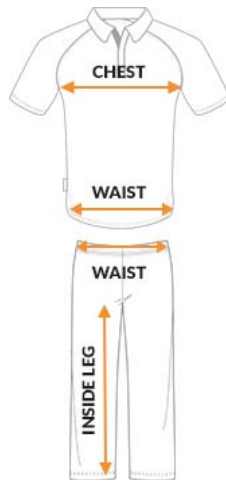

(/)

SIZE GUIDE

Please find below, our general size charts for KUDOS garments.

These are only a guide to help you make the correct size decision. Fit can vary between different styles and different garments.

Any concerns or questions please contact us so we can advise you.

MEN / UNISEX

KUDOS SIZE	UK CHEST - INCHES	EU CHEST - CM	UK WAIST - INCHES	EU WAIST - CM	UK INSIDE LEG - INCHES	EU INSIDE LEG - CM
2XSmall	32/34"	81/86cm	28"	71cm	30"	76cm
XSmall	34/36"	86/91cm	30"	76cm	30"	76cm
Small	36/38"	91/96cm	32"	81cm	32"	81cm
Medium	38/40"	96/101cm	34"	86cm	32"	81cm
Large	40/42"	101/106cm	36"	91cm	32"	81cm
XLarge	42/44"	106/111cm	38"	96cm	32"	81cm
2XLarge	44/46"	111/116cm	40"	101cm	33"	84cm
3XLarge	46/48"	116/121cm	42"	106cm	33"	84cm
4XLarge	48/50"	121/126cm	44"	111cm	33"	84cm
5XLarge	50/52"	126/131cm	46"	116cm	33"	84cm

WOMEN

KUDOS SIZE	UK CHEST - INCHES	EU CHEST - CM	UK WAIST - INCHES	EU WAIST - CM	UK INSIDE LEG - INCHES	EU INSIDE LEG - CM
4	30"	76cm	23"	56cm	30"	76cm
6	31"	78cm	24"	58cm	30"	76cm
8	32"	81cm	26"	61cm	30"	76cm
10	34"	86cm	28"	66cm	30"	76cm
12	36"	91cm	30"	71cm	30"	76cm
14	38"	96cm	32"	76cm	30"	76cm
16	40"	101cm	35"	81cm	30"	76cm
18	43"	109cm	38"	89cm	30"	76cm
20	45"	114cm	41"	96cm	30"	76cm
22	48"	122cm	43"	104cm	30"	76cm
24	50"	127cm	45"	109cm	30"	76cm

JUNIORS

AGE GROUP	UK CHEST - INCHES	EU CHEST - CM	UK WAIST - INCHES	EU WAIST - CM	UK INSIDE LEG - INCHES	EU INSIDE LEG - CM
5-6yr	22/24"	56/61cm	20"	51cm	19"	48m
7-8yr	24/26"	61/66cm	21"	53cm	21"	53m
9-10yr	26/28"	66-71cm	22"	56cm	23"	58m
11-12yr	28-30"	71/76cm	24"	61cm	25"	63m
13-14yr	30-32"	76/81cm	26"	66cm	27"	69m